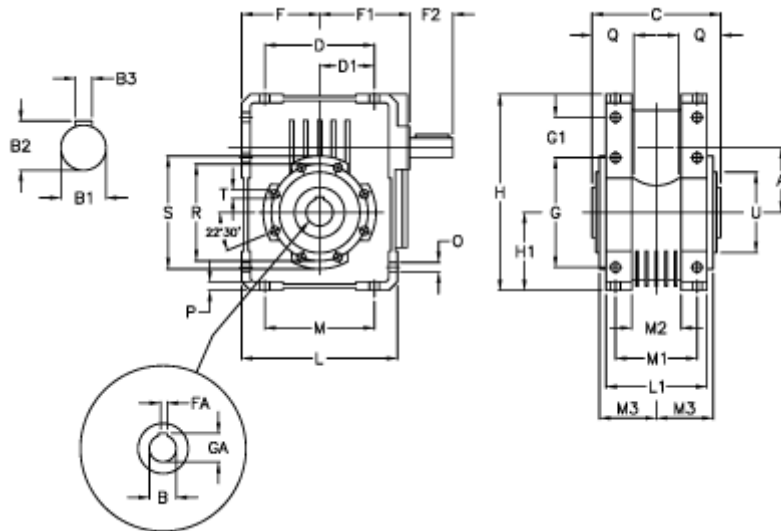

Article number: 3922110056700

Description: Worm gear with solid input shaft
W 110U-56-HS unassembled

Measures

A = 110.10	Description = W 110U-xx-HS	H = 308.0	O = 14.0
B = 42	F = 125.0	H1 = 125.0	P = 14
B1 = 25	F1 = 157.0	L = 250	Q = 45
B2 = 28.0	F2 = 60	L1 = 143	R = 165
B3 = 8	FA = 12	M = 184	S = 200
C = 155	G = 184	M1 = 115	T = M12x19
D = 174.0	G1 = 58.0	M2 = 69	U = 130
D1 = 82.0	GA = 45.3	M3 = 73.0	